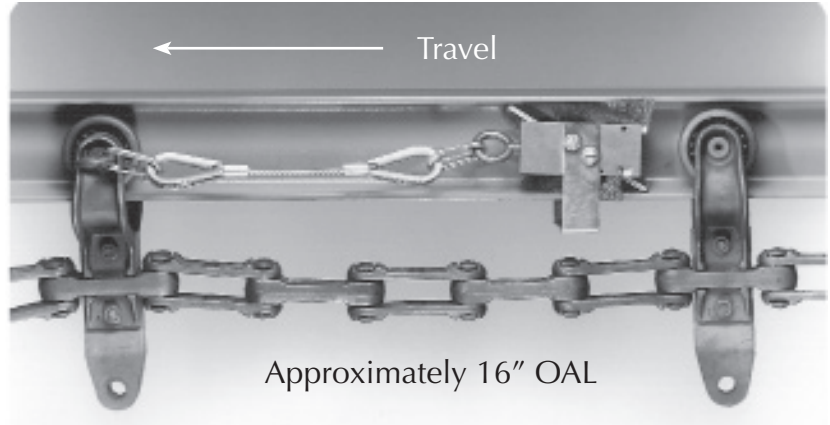

I-BEAM RAIL BRUSH CLEANER

digilube systems, inc.

#S91460
6"

FOR BEST RESULTS, INSTALL ONE BEAM SWEEP ASSEMBLY EVERY 200 FEET

(Available Accessory)

S91416 6" Trolley with 10" drop
S91417 6" Trolley with 10.5" drop
(Available Options)