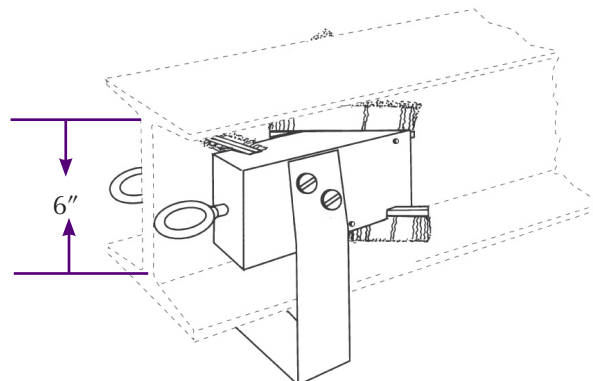

I-BEAM RAIL BRUSH CLEANER

digilube systems, inc.

#S91460
6"

FOR BEST RESULTS, INSTALL ONE BEAM SWEEP ASSEMBLY EVERY 200 FEET

(Available Accessory)

S91416 6" Trolley with 10" drop
S91417 6" Trolley with 10.5" drop
(Available Options)