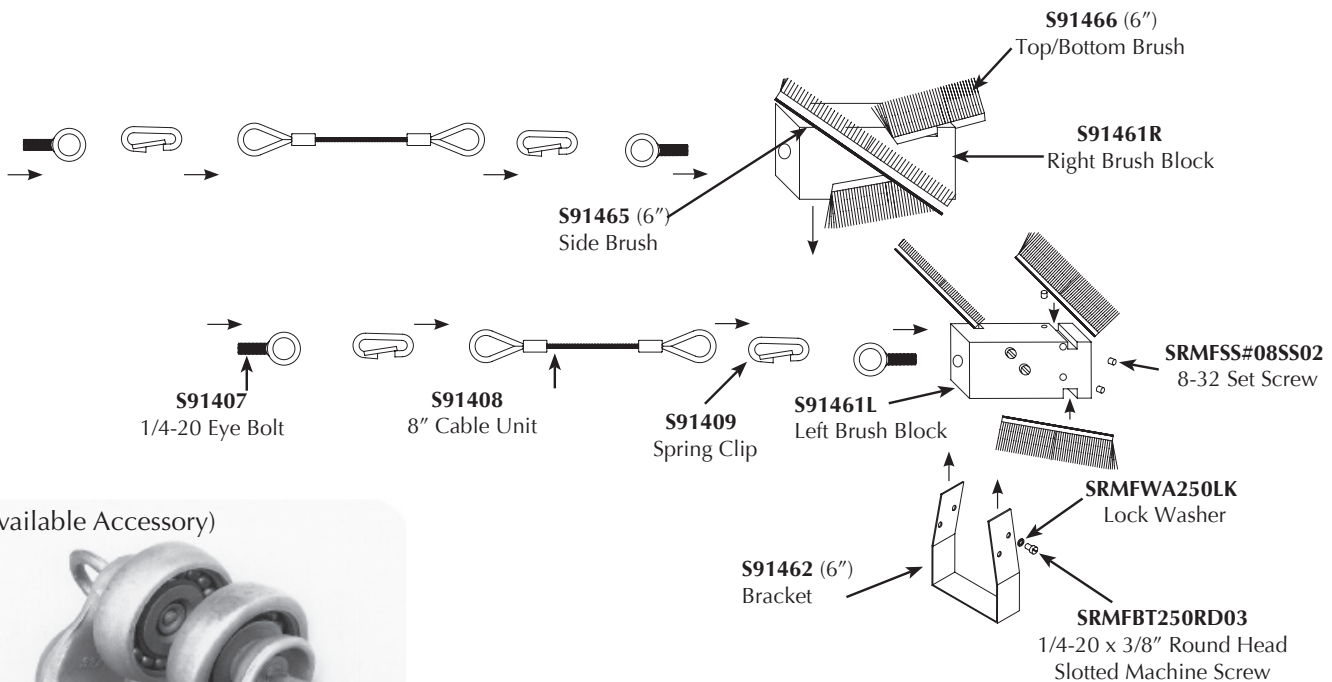

I-BEAM RAIL BRUSH CLEANER

digilube systems, inc.

#S91460
6"

FOR BEST RESULTS, INSTALL ONE BEAM SWEEP ASSEMBLY EVERY 200 FEET

(Available Accessory)

S91416 6" Trolley with 10" drop
S91417 6" Trolley with 10.5" drop
(Available Options)