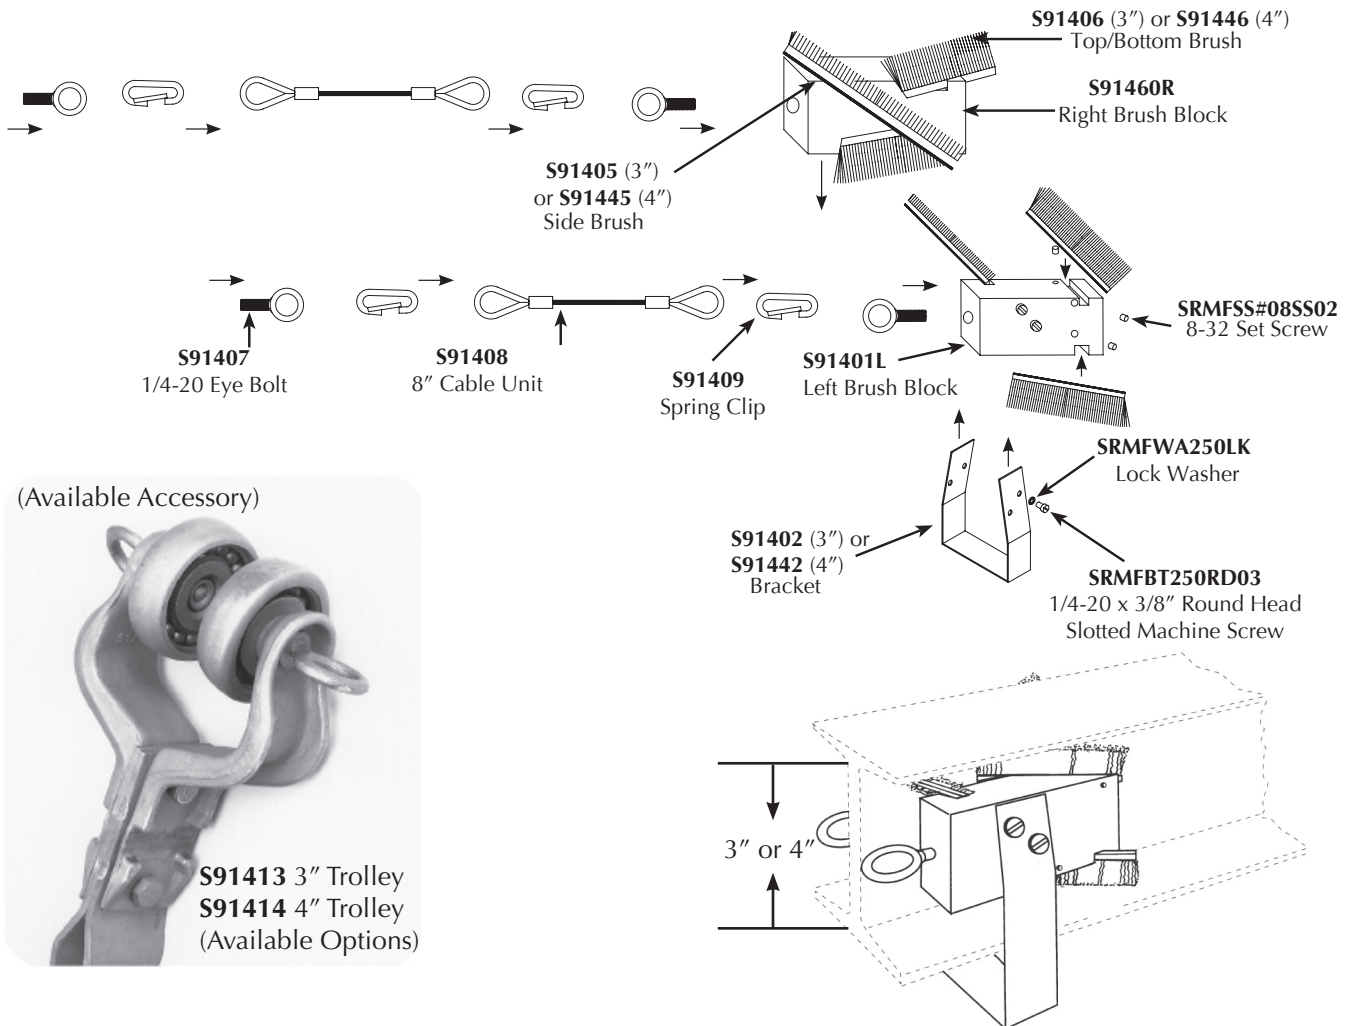

I-BEAM RAIL BRUSH CLEANER

digilube systems, inc.

#S91400

3" Trolley Conveyor Brush utilizes:

- #S91405 Side Brushes
- #S91406 Top & Bottom Brushes
- #S91402 Brackets

#S91440

4" Trolley Conveyor Brush utilizes:

- #S91445 Side Brushes
- #S91446 Top & Bottom Brushes
- #S91442 Brackets

FOR BEST RESULTS, INSTALL ONE TROLLEY BRUSH ASSEMBLY EVERY 200 FEET

(Available Accessory)

S91413 3" Trolley
S91414 4" Trolley
(Available Options)