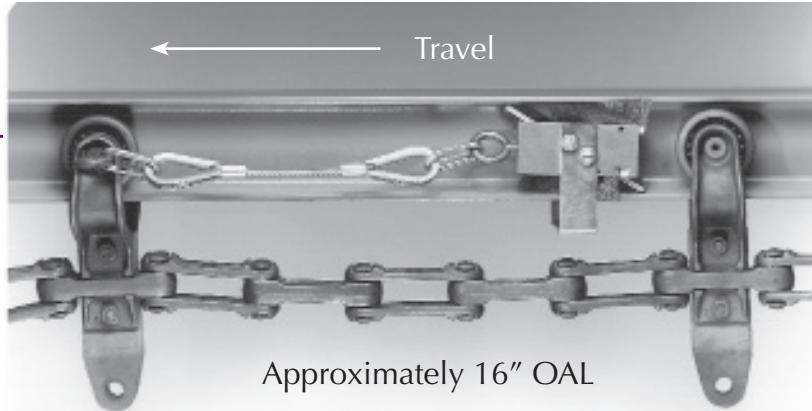

I-BEAM RAIL BRUSH CLEANER

digilube systems, inc.

#S91400

3" Trolley Conveyor Brush utilizes:

- #S91405 Side Brushes
- #S91406 Top & Bottom Brushes
- #S91402 Brackets

#S91440

4" Trolley Conveyor Brush utilizes:

- #S91445 Side Brushes
- #S91446 Top & Bottom Brushes
- #S91442 Brackets

FOR BEST RESULTS, INSTALL ONE TROLLEY BRUSH ASSEMBLY EVERY 200 FEET

(Available Accessory)

S91413 3" Trolley
S91414 4" Trolley
(Available Options)