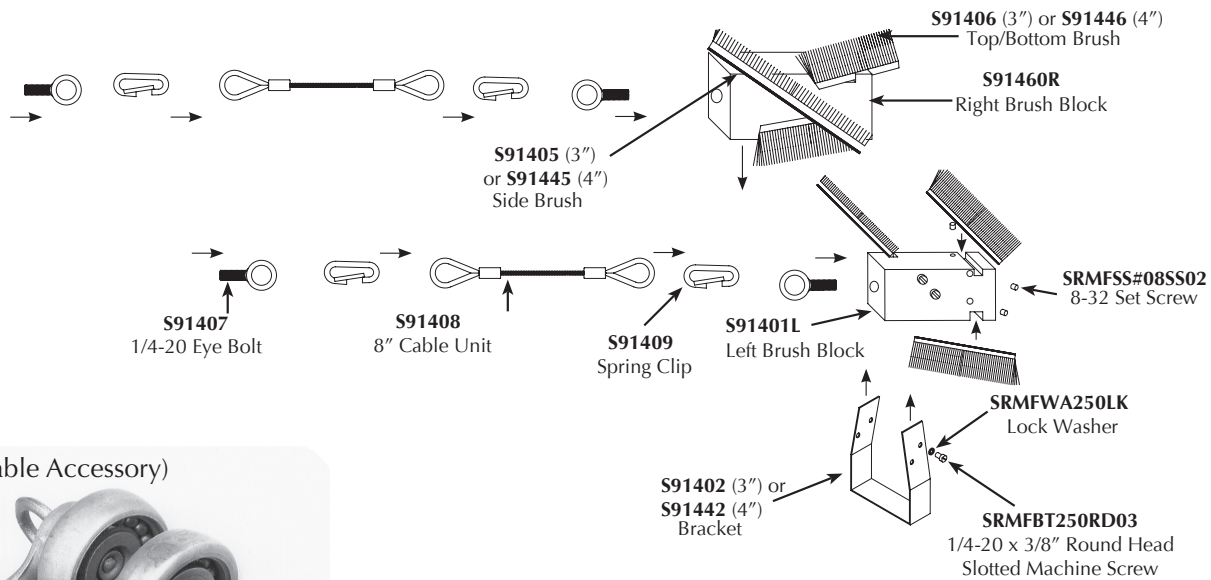

I-BEAM BRUSH CLEANERS

#S91400

3" Brush Utilizes:

- #S91405 Side Brushes
- #S91406 Top & Bottom Brushes
- #S91402 Brackets

#S91440

4" Brush Utilizes:

- #S91445 Side Brushes
- #S91446 Top & Bottom Brushes
- #S91442 Brackets

FOR BEST RESULTS, INSTALL ONE TROLLEY BRUSH ASSEMBLY EVERY 200 FEET

(Available Accessory)