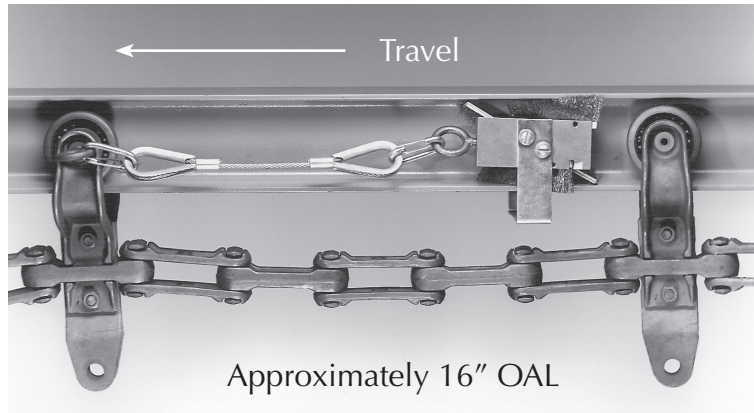

I-BEAM BRUSH CLEANERS

#S91400

3" Brush Utilizes:

- #S91405 Side Brushes
- #S91406 Top & Bottom Brushes
- #S91402 Brackets

#S91440

4" Brush Utilizes:

- #S91445 Side Brushes
- #S91446 Top & Bottom Brushes
- #S91442 Brackets

FOR BEST RESULTS, INSTALL ONE TROLLEY BRUSH ASSEMBLY EVERY 200 FEET

(Available Accessory)